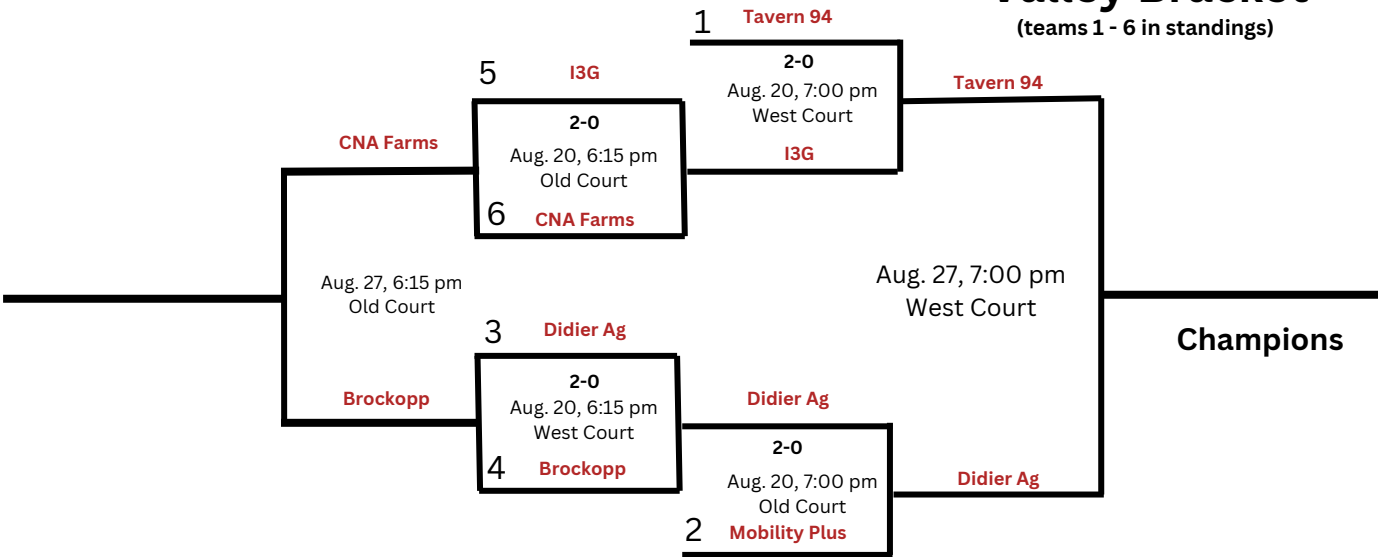

2-0

Valley Bracket

(teams 1 - 6 in standings)

Sheyenne Bracket

(teams 7 - 12 in standings)